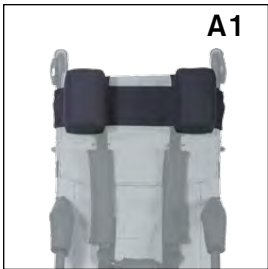

CORZINO Classic Accessories

Positioning and Fixation

Head

No.	Desc. / Codes	CNC 30	CNC 34	CNC 38	CNC 42	
A1	Headrest adjustable RPRB002	UNI	UNI	UNI	UNI	€
A2	Headwings BASIC RPRB013	M	M	L	L	€
A3	Backrest Height Extension			UNI(SE)	UNI(SE)	€