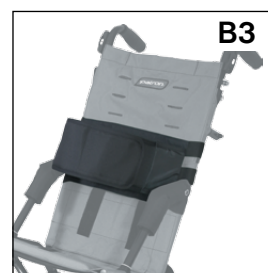

Trunk

B1	SP - 5-Point Immo. Belt CLASSIC RPRB010	S(SE)	M(SE)	M(SE)	M(SE)	€
B2	5-Point immo.belt COMFORT RPRB021	S	M	M	M	€
B3	Chest immo. belt RPRB004	S	M	M	L	€
B4	Immobilisation Waistcoat RPRB005	UNI	UNI	UNI	UNI	€
B5	H-Style Harness RPRB007	S	M	M	M	€
B6	Comfort side protection RPRB020	S (SE)	M (SE)	M (SE)	M (SE)	€
B7	Extended side protection RPRB032	S	M	L	L	€