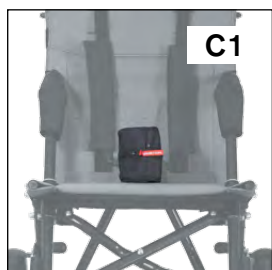

Pelvis / abduction

No.	Desc. / Codes	CNC 30	CNC 34	CNC 38	CNC 42	
C1	Abduction Block RPRB015	S	M	M	M	€
C2	2-Point Safety Belt RPRB019	S	M	M	M	€
C3	Thigh fixation RPRB024	S	S	M	M	€